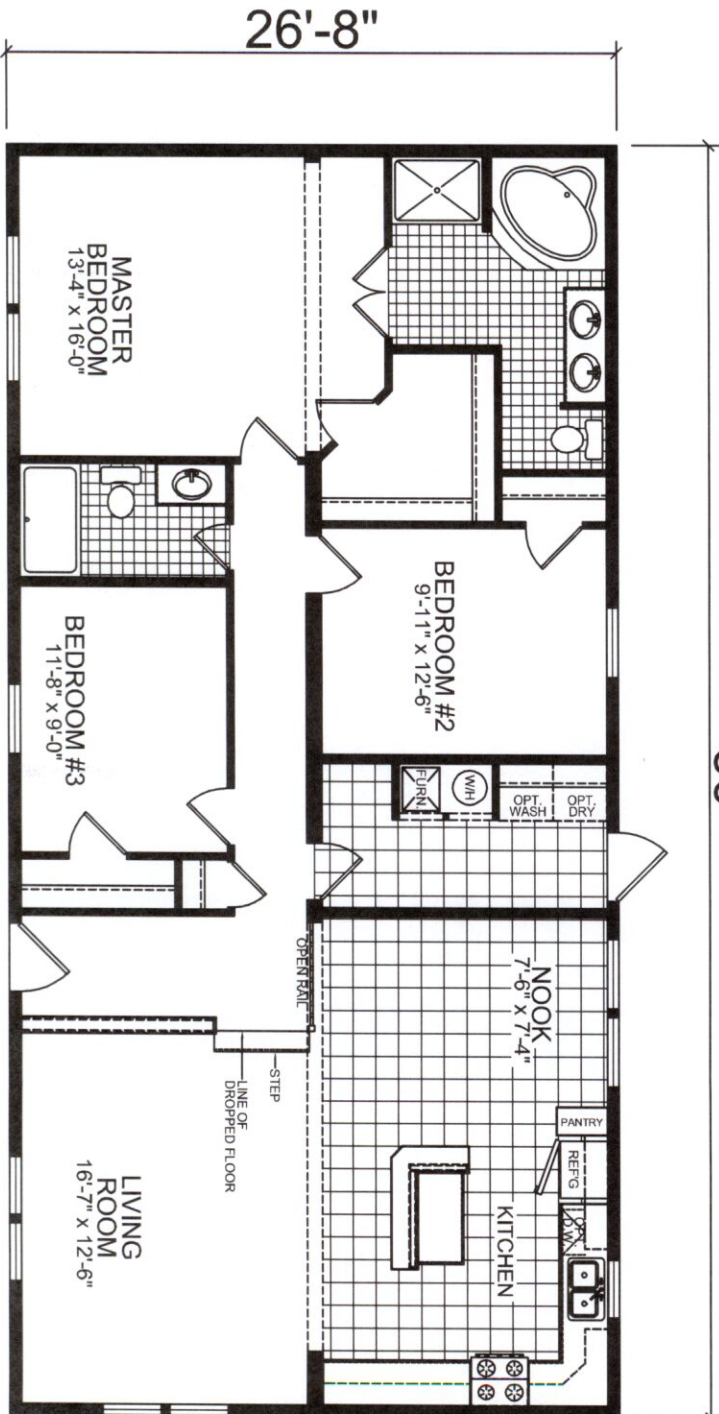

OPT. BASEMENT ENTRY

56'

OPT. DOOR

MODEL 853

3 BEDROOM, 2 BATH
 NOMINAL SIZE: 28' x 60'
 ACTUAL SIZE: 26'-8" x 56'-0"
 TOTAL AREA: 1493 SQ. FT.