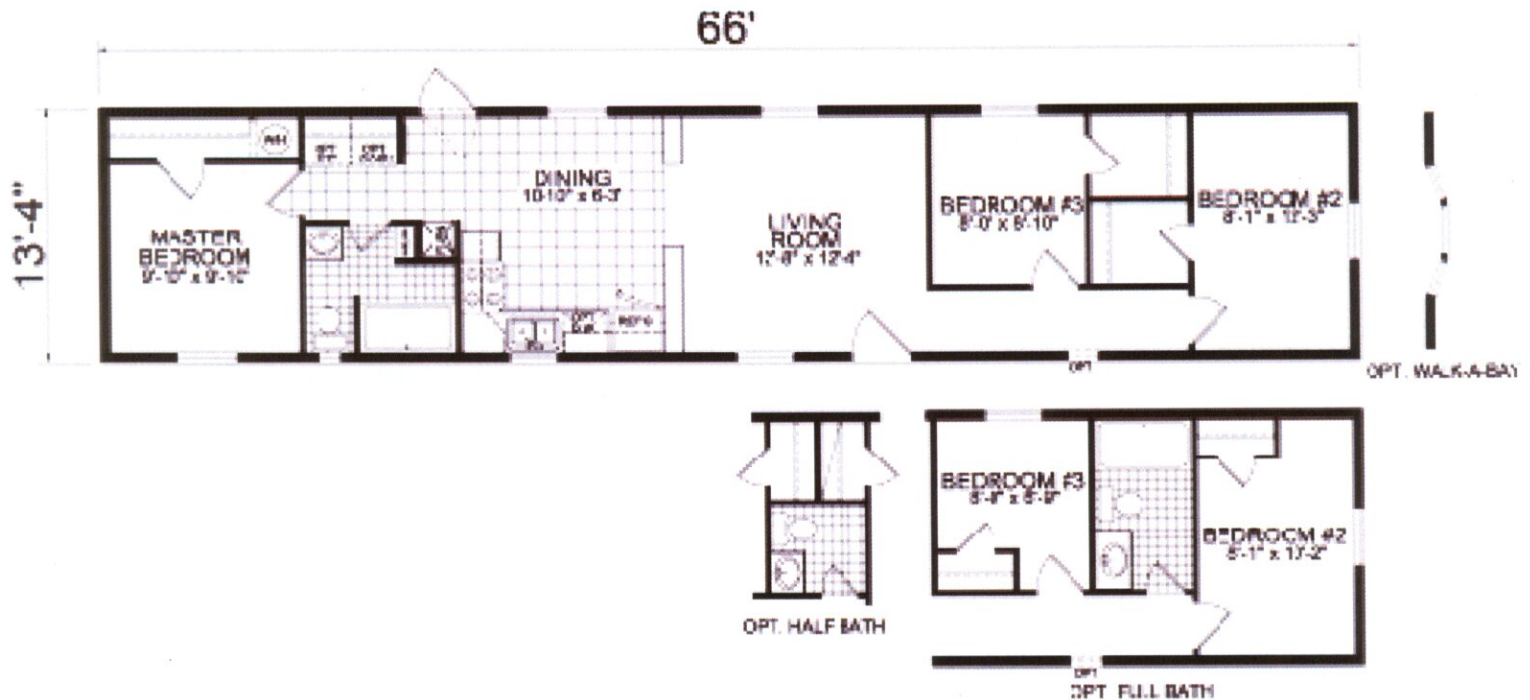

# Keystone

The Keystone features 3 bedrooms, 2 baths and approximately 880 sq. ft.

## Optional Features as Shown in Model

42" Cabinets in Kitchen  
Pantry Cupboard  
Dishwasher  
Panel Box Door Cover  
Octagon Window  
Foyer Entry Vinyl Floor

Optional 2nd Full Bath  
2 Phone Jacks  
2 Cable Jacks  
2 Lite Steel Door with Storm  
Copper Décor Pkg. (No charge)  
Pier Support per Door