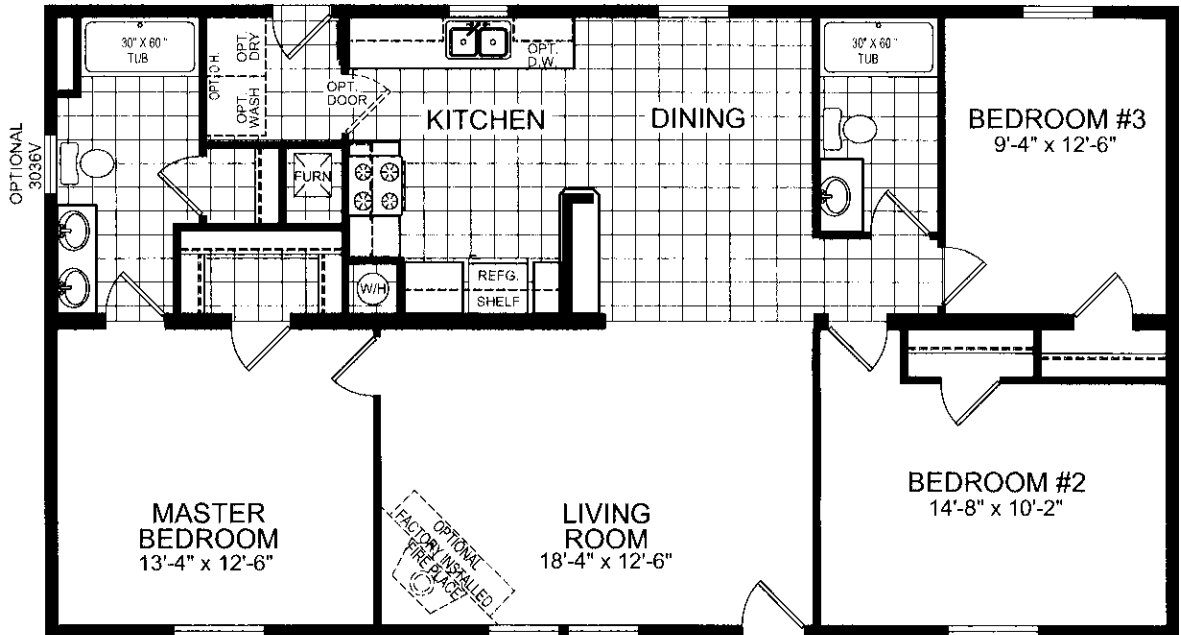

OPT. MSTR. BATH
(OMITS LINEN)

MODEL 19-652

3 BEDROOM, 2 BATH
 NOMINAL SIZE: 28' x 52'
 ACTUAL SIZE: 26'-8" x 48"
 TOTAL AREA: 1280 SQ. FT.

OPT. BASEMENT ENTRY

**MASTER
 BEDROOM**
 13'-4" x 12'-6"

**LIVING
 ROOM**
 18'-4" x 12'-6"

BEDROOM #2
 14'-8" x 10'-2"

BEDROOM #3
 9'-4" x 12'-6"

BEDROOM #2
 14'-8" x 8'-11"

OPTIONAL
 FACTORY INSTALLED
 FIRE PLACE