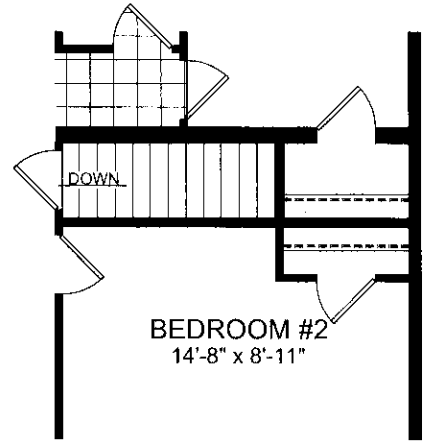

OPT. MSTR. BATH
(OMITS LINEN)

MODEL 19-652

3 BEDROOM, 2 BATH
 NOMINAL SIZE: 28' x 52'
 ACTUAL SIZE: 26'-8" x 48"
 TOTAL AREA: 1280 SQ. FT.

OPT. BASEMENT ENTRY

**MASTER
 BEDROOM**
 13'-4" x 12'-6"

**LIVING
 ROOM**
 18'-4" x 12'-6"

BEDROOM #2
 14'-8" x 10'-2"

BEDROOM #3
 9'-4" x 12'-6"

BEDROOM #2
 14'-8" x 8'-11"

OPTIONAL
 FACTORY INSTALLED
 FIRE PLACE