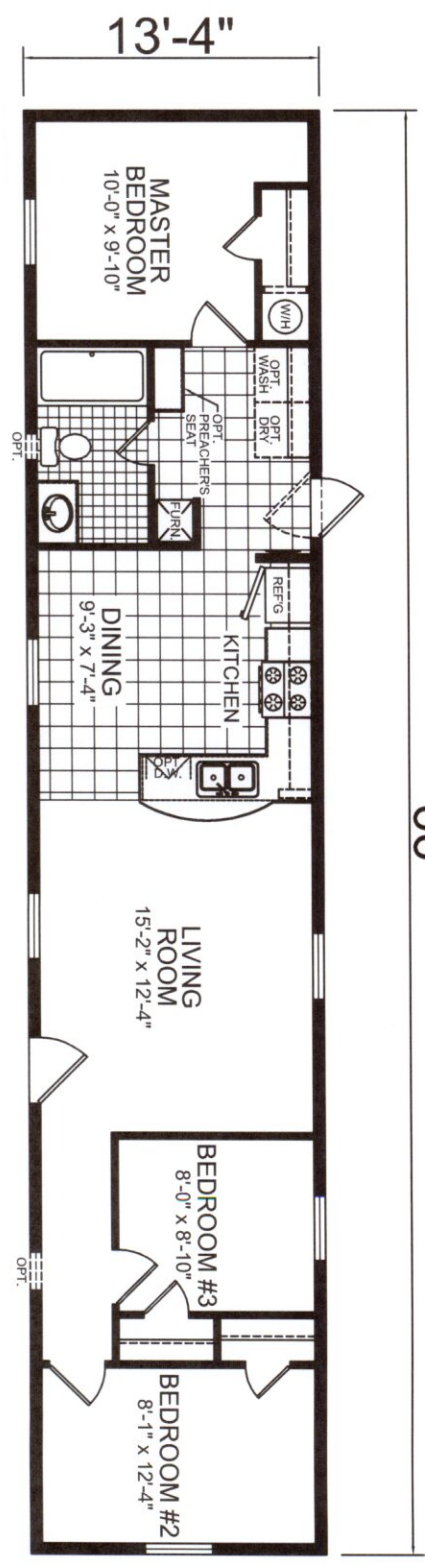

OPT. FULL BATH

OPT. HALF BATH

OPT. BATH LAYOUT

3 BEDROOM, 1 BATH
TOTAL AREA: 880 SQ. FT.