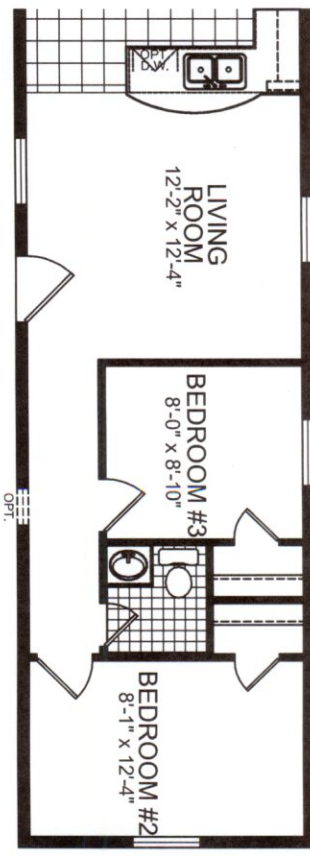

OPT. FULL BATH

OPT. HALF BATH

OPT. BATH LAYOUT

3 BEDROOM, 1 BATH
TOTAL AREA: 880 SQ. FT.